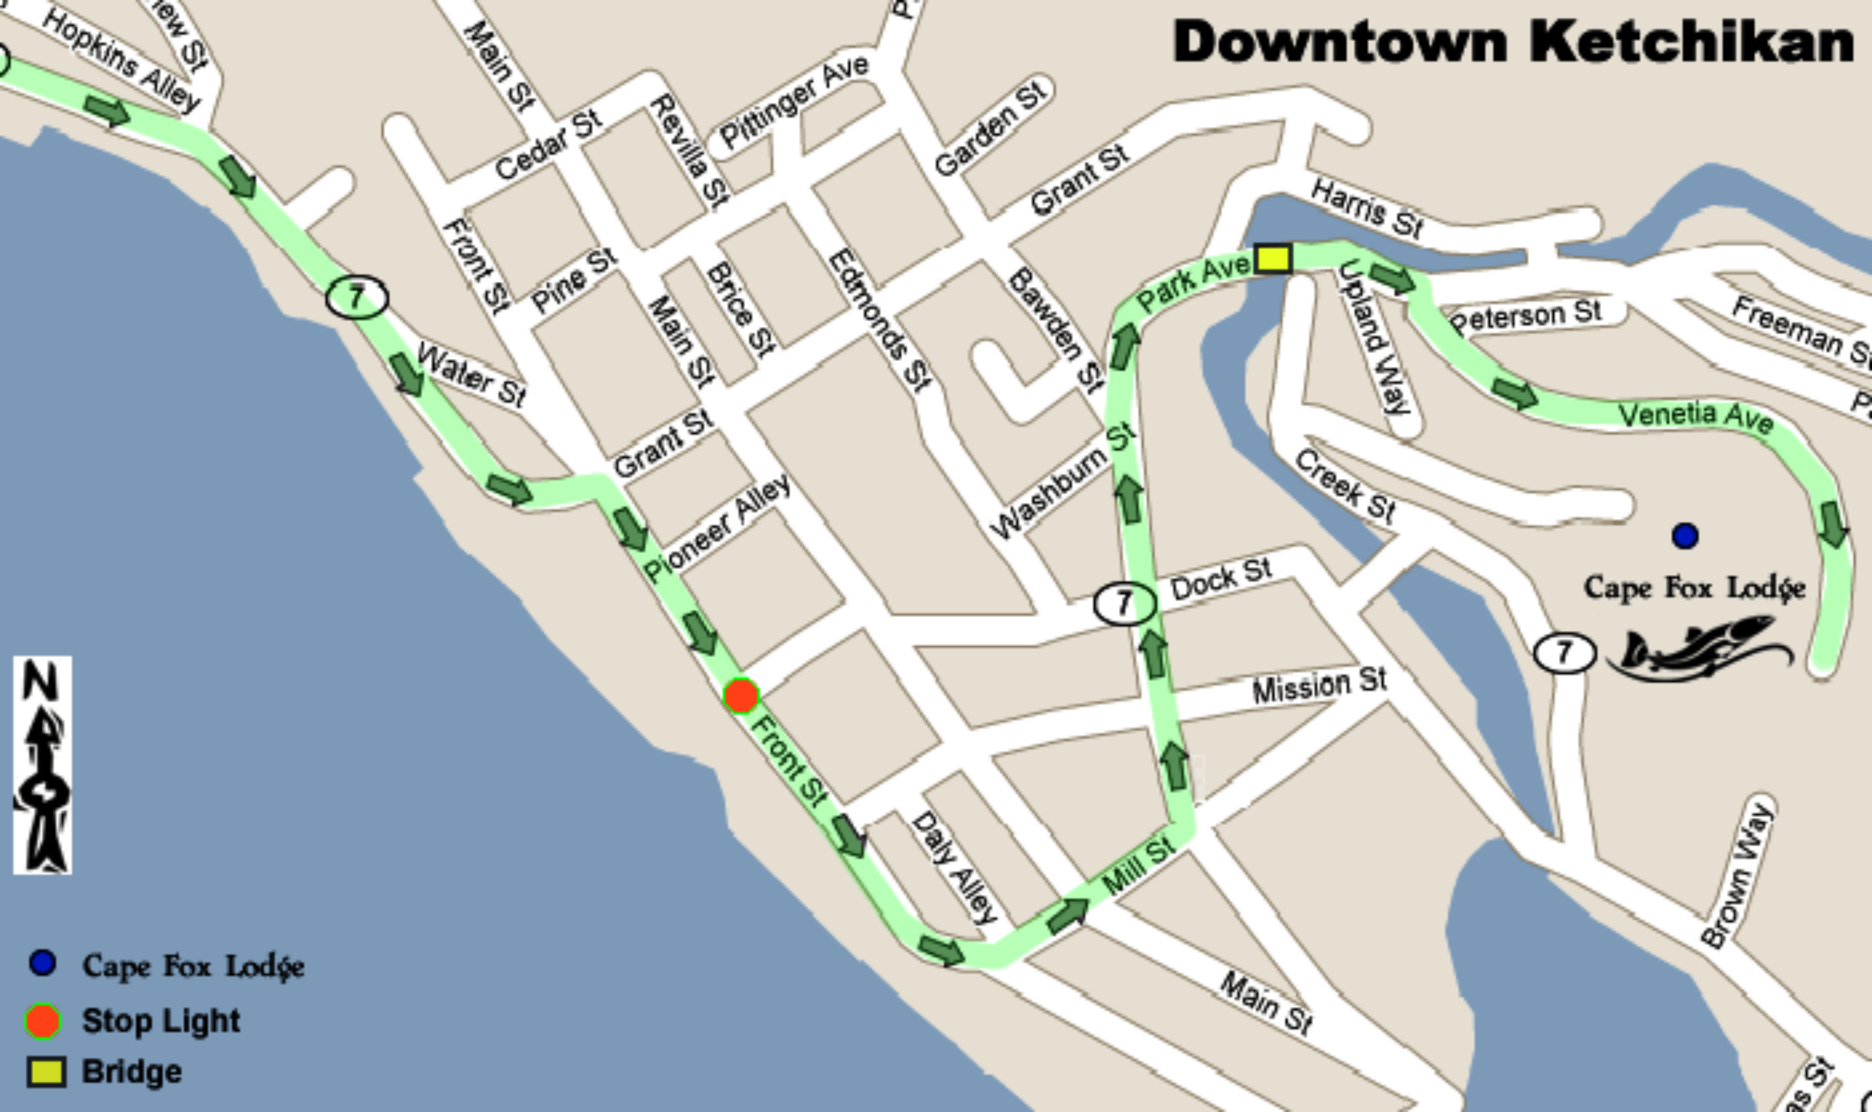

Ketchikan Waterfront

Downtown Ketchikan

-  Cape Fox Lodge
-  Stop Light
-  Bridge